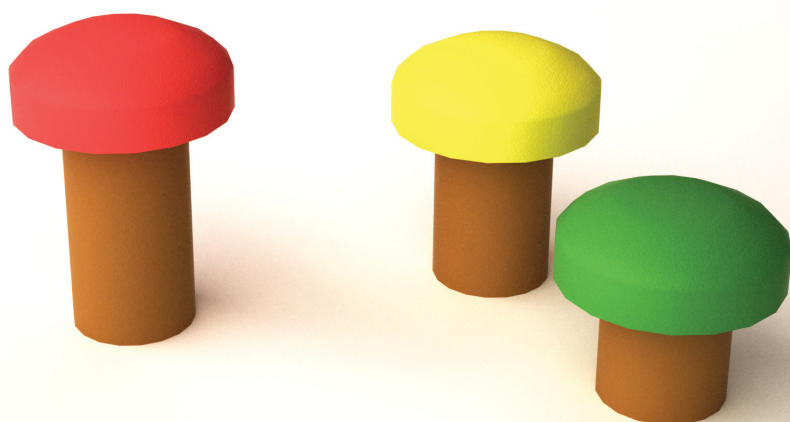

product line **BASIC**

MUSHROOM

PRODUCT COMPOSITION

rubber granules, PUR binder, lightweight concrete

COLOR COMBINATION

All color range available on request

COLOR STABILITY

color may fade due to UV (up to level 3 on gray scale)