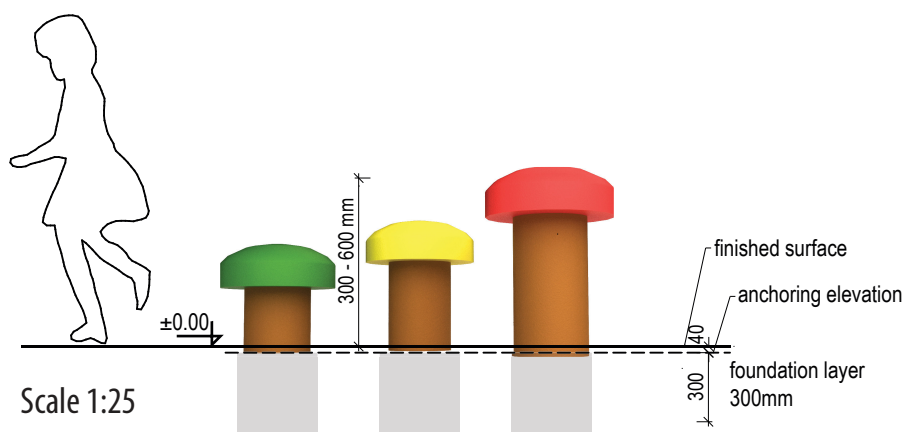

SAFETY SURFACE

no safety area required according to EN1177

PRODUCT SAFETY

certified according to EN1176

INSTALLATION

the product is installed onto a concrete foundation

PACKAGING

wrapped in plastic and delivered on a pallet of a size according to number of pieces.

STORAGE

in original packaging on a pallet in temperatures between - 40° C and 50° C

20-35 kg	<600 mm	1 hr	2 - 8 yrs	1	Ø 230mm (Ø 390mm) h = 300 - 600mm
weight	critical fall height	assembly time	users' age	max. number of users	dimensions