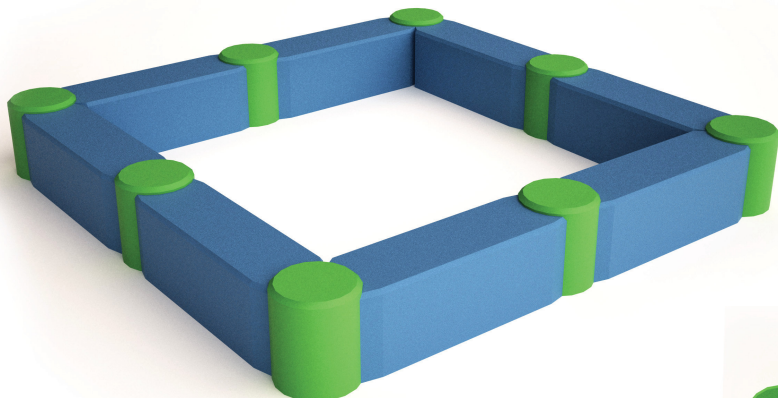

product line **BASIC**

SANDBOX - SQUARE

PRODUCT COMPOSITION

rubber granules, PUR binder, lightweight concrete

COLOR COMBINATION

All color range available on request

COLOR STABILITY

color may fade due to UV (up to level 3 on gray scale)

SAFETY SURFACE

no safety area required according to EN1177

PRODUCT SAFETY

certified according to EN1176

INSTALLATION

the product is installed onto a concrete foundation

PACKAGING

wrapped in plastic and delivered on a two pallets 1650 x 2100mm

STORAGE

in original packaging on a pallet in temperatures between -40°C and 50°C

200 kg weight	300 mm critical fall height	8 hr assembly time	2 - 8 yrs users' age	4 max. number of users	1970 x 1970 x 300 mm dimensions
-------------------------	---------------------------------------	------------------------------	--------------------------------	----------------------------------	---