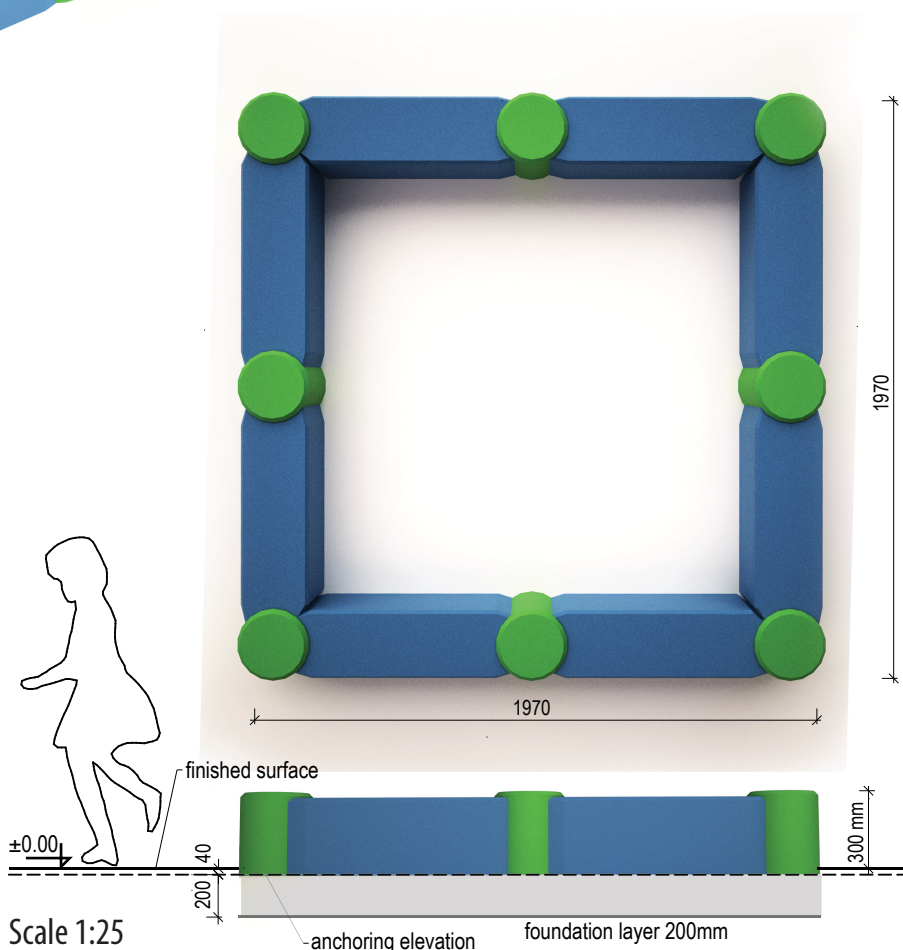

product line **BASIC**

SANDBOX - SQUARE

PRODUCT COMPOSITION

rubber granules, PUR binder, lightweight concrete

COLOR COMBINATION

All color range available on request

COLOR STABILITY

color may fade due to UV (up to level 3 on gray scale)

SAFETY SURFACE

no safety area required according to EN1177

PRODUCT SAFETY

certified according to EN1176

INSTALLATION

the product is installed onto a concrete foundation

PACKAGING

wrapped in plastic and delivered on a two pallets 1650 x 2100mm

STORAGE

in original packaging on a pallet in temperatures between -40°C and 50°C

200 kg weight	300 mm critical fall height	8 hr assembly time	2 - 8 yrs users' age	4 max. number of users	1970 x 1970 x 300 mm dimensions
-------------------------	---------------------------------------	------------------------------	--------------------------------	----------------------------------	---