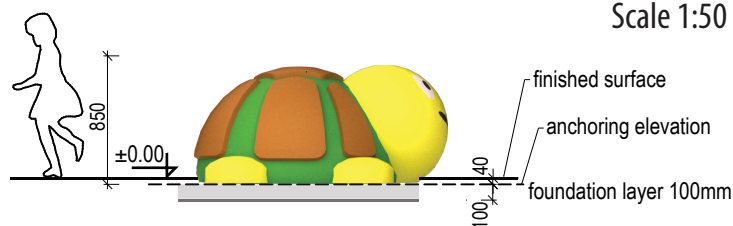

COLOR STABILITY

color may fade due to UV (up to level 3 on gray scale)

SAFETY SURFACE

safety rubber surface in the area of 1500mm around the product (according to EN1177)

PRODUCT SAFETY

certified according to EN1176

Scale 1:50

160 kg weight	850 mm critical fall height	1 hr assembly time	2 - 8 yrs users' age	3 max. number of users	1600 x 1800 x 850 mm dimensions
-------------------------	---------------------------------------	------------------------------	--------------------------------	----------------------------------	---