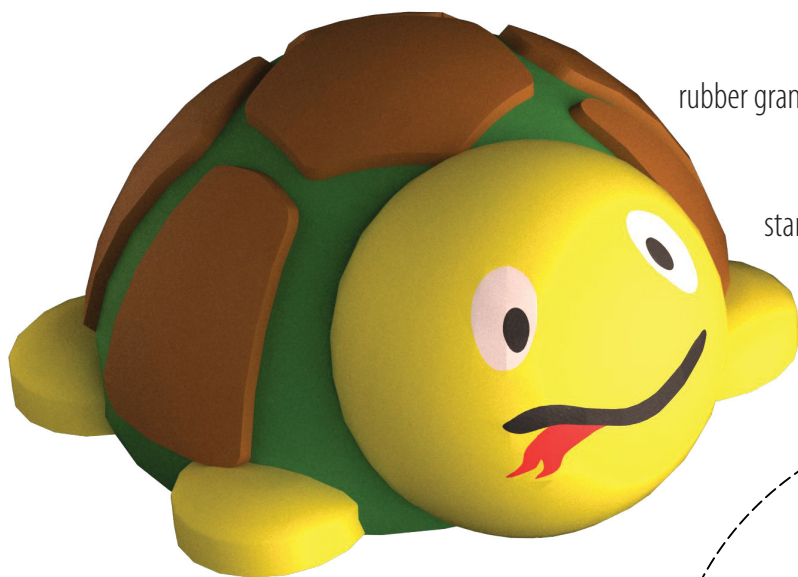

product line **CLASSIC**

TURTLE

PRODUCT COMPOSITION

rubber granules, PUR binder, vandal-resistant fiberglass shell, metal parts

COLOR COMBINATION

standard: green / ochre / yellow (other combinations on request)

COLOR STABILITY

color may fade due to UV (up to level 3 on gray scale)

SAFETY SURFACE

safety rubber surface in the area of 1500mm around the product (according to EN1177)

PRODUCT SAFETY

certified according to EN1176

Scale 1:50

160 kg weight	850 mm critical fall height	1 hr assembly time	2 - 8 yrs users' age	3 max. number of users	1600 x 1800 x 850 mm dimensions
-------------------------	---------------------------------------	------------------------------	--------------------------------	----------------------------------	---