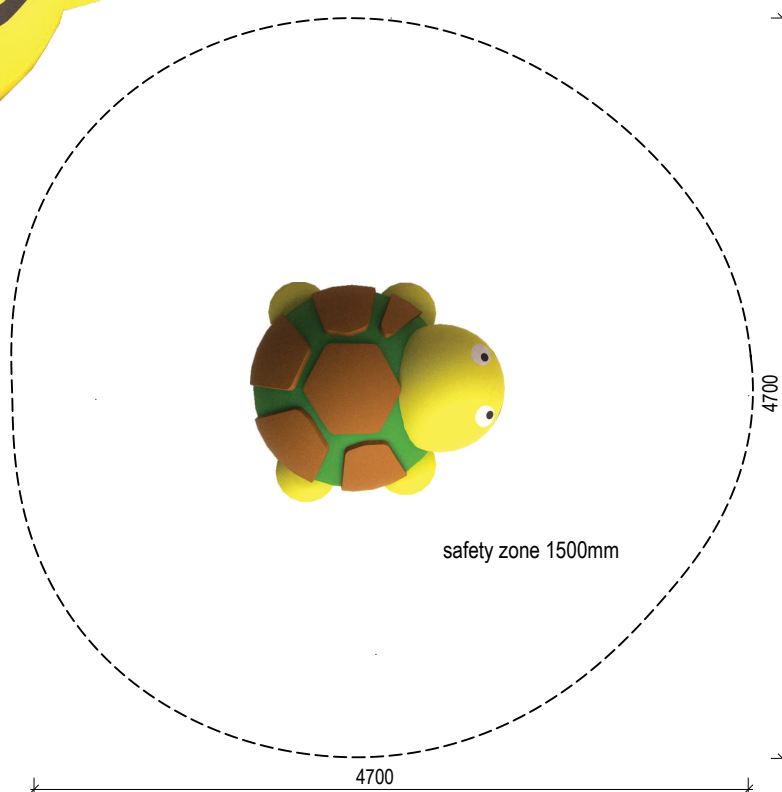

COLOR STABILITY

color may fade due to UV (up to level 3 on gray scale)

SAFETY SURFACE

safety rubber surface in the area of 1500mm around the product (according to EN1177)

PRODUCT SAFETY

certified according to EN1176

Scale 1:50

160 kg weight	850 mm critical fall height	1 hr assembly time	2 - 8 yrs users' age	3 max. number of users	1600 x 1800 x 850 mm dimensions
-------------------------	---------------------------------------	------------------------------	--------------------------------	----------------------------------	---