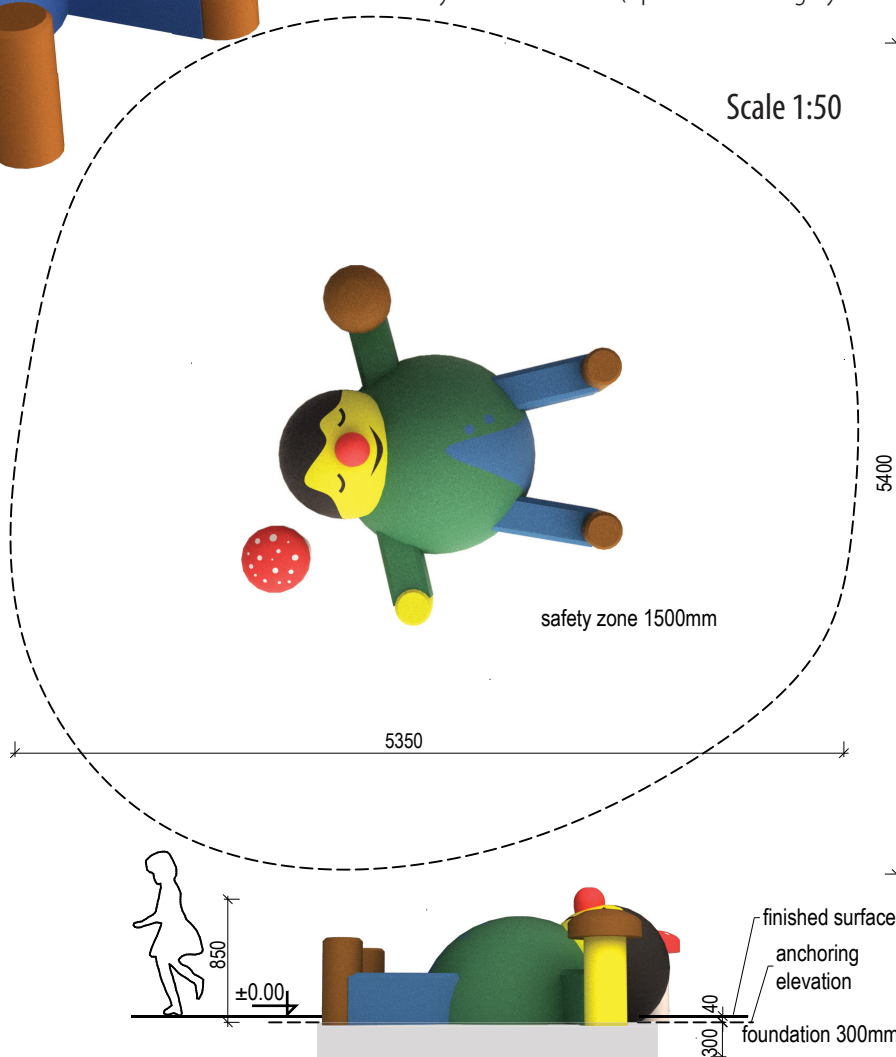

product line **CLASSIC**

SLEEPING FARMER

PRODUCT COMPOSITION

rubber granules, PUR binder, vandal-resistant fiberglass shell, metal parts

COLOR COMBINATION

standard: green / blue / yellow / black / brown (other combinations on request)

COLOR STABILITY

color may fade due to UV (up to level 3 on gray scale)

SAFETY SURFACE

safety rubber surface in the area of 1500mm around the product (according to EN1177)

PRODUCT SAFETY

certified according to EN1176

530 kg weight	850 mm critical fall height	1 hr assembly time	2 - 8 yrs users' age	3 max. number of users	2000 x 2200 x 850 mm dimensions
-------------------------	---------------------------------------	------------------------------	--------------------------------	----------------------------------	---