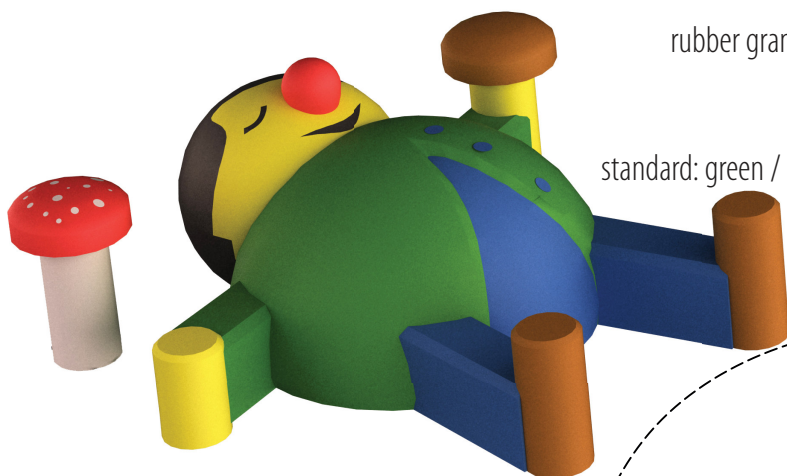

product line **CLASSIC**

SLEEPING FARMER

PRODUCT COMPOSITION

rubber granules, PUR binder, vandal-resistant fiberglass shell, metal parts

COLOR COMBINATION

standard: green / blue / yellow / black / brown (other combinations on request)

COLOR STABILITY

color may fade due to UV (up to level 3 on gray scale)

SAFETY SURFACE

safety rubber surface in the area of 1500mm around the product (according to EN1177)

PRODUCT SAFETY

certified according to EN1176