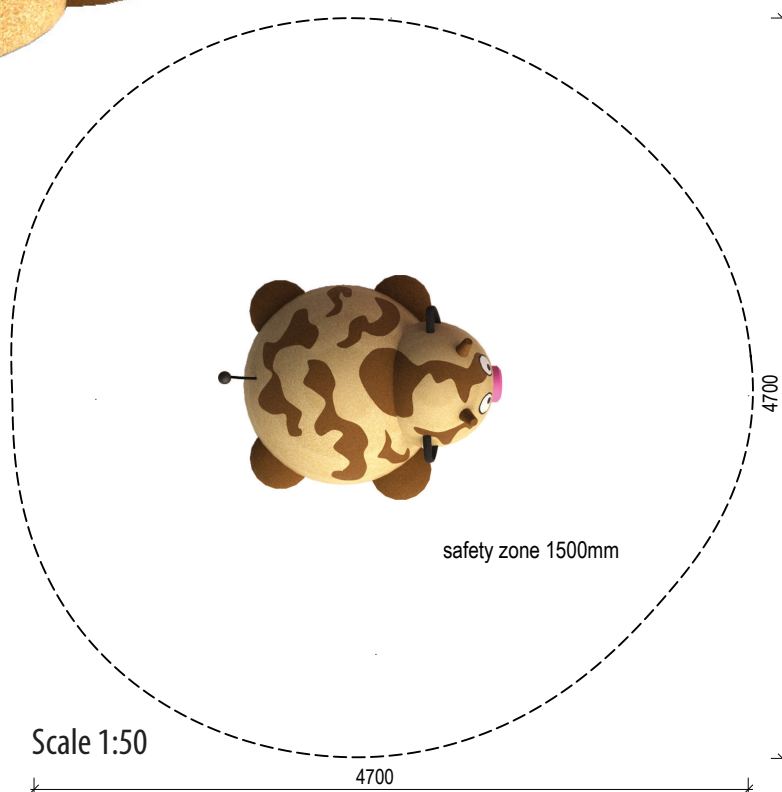

STORAGE

in original packaging on a pallet
in temperatures between - 40° C and 50° C

180 kg weight	1000 mm critical fall height	1 hr assembly time	2 - 8 yrs users' age	3 max. number of users	1600 x 1900 x 1000 mm dimensions

3D PROGRAM, s.r.o.

Nová 1073
763 02 Zlín - Malenovice
Czech Republic

www.3dprogram.eu
info@3dprogram.eu
+420 602 500 045 +420 577 700 718

MADE IN EU