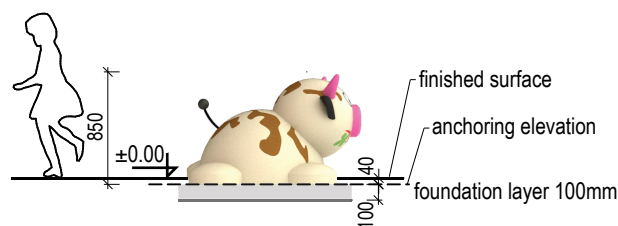

COLOR STABILITY

color may fade due to UV (up to level 3 on gray scale)

SAFETY SURFACE

safety rubber surface in the area 1500mm around the product (according to EN1177)

PRODUCT SAFETY

certified according to EN1176

 60 kg weight	 850 mm critical fall height	 1 hr assembly time	 2 - 8 yrs users' age	 1 max. number of users	 975 x 1200 x 850 mm dimensions
---	---	--	--	--	--

3D PROGRAM, s.r.o.

Nová 1073
763 02 Zlín - Malenovice
Czech Republic