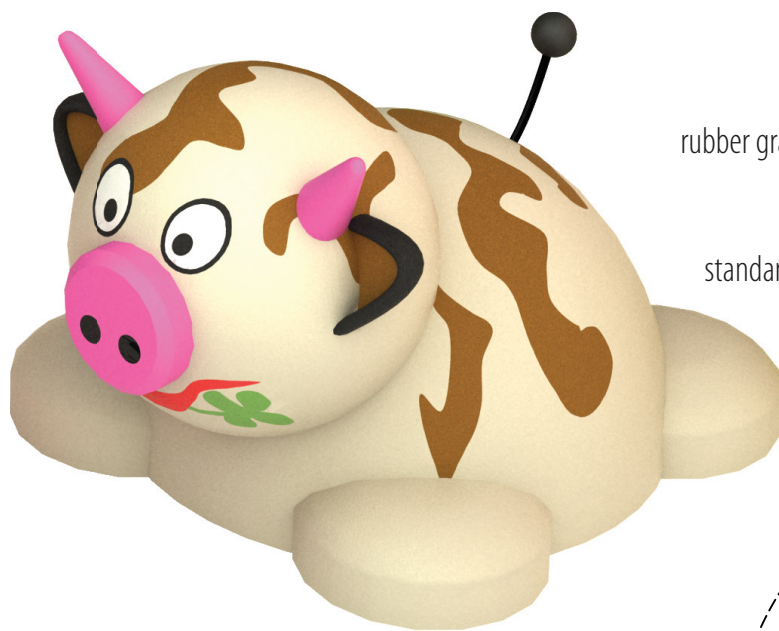

product line **MINI**

MINI COW

PRODUCT COMPOSITION

rubber granules, PUR binder, vandal-resistant fiberglass shell, metal parts

COLOR COMBINATION

standard: beige / brown / pink / black (other combinations on request)

COLOR STABILITY

color may fade due to UV (up to level 3 on gray scale)

SAFETY SURFACE

safety rubber surface in the area 1500mm around the product (according to EN1177)

PRODUCT SAFETY

certified according to EN1176